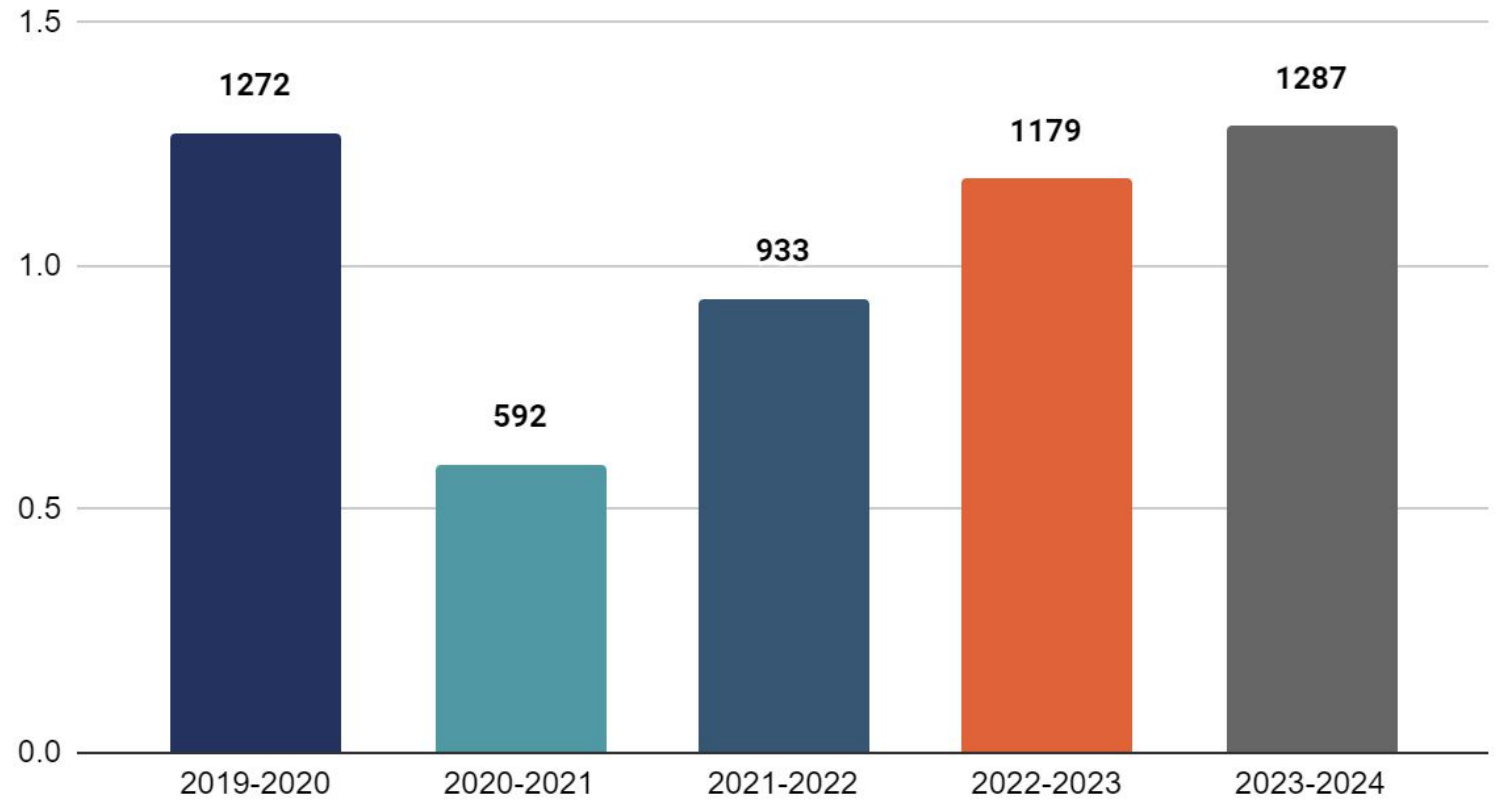

Year Founded

2011

Number of Teams

33,702

5 years event count

14,491

5 Year Event Competitions Totals

5 Year Active EP Totals