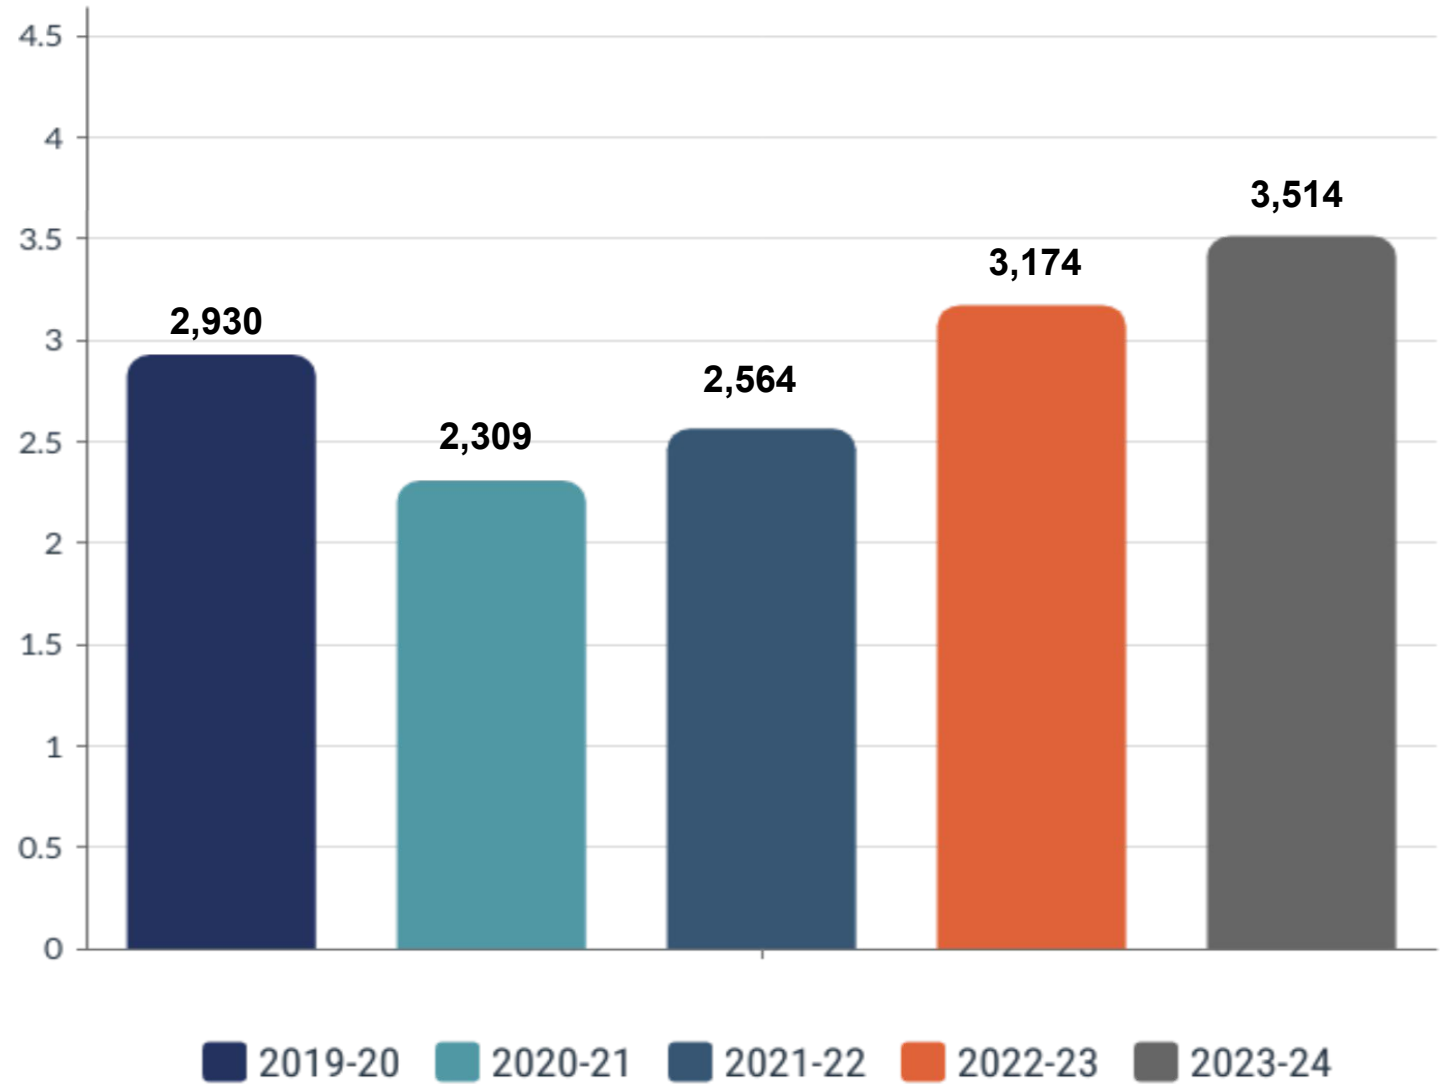

Year Founded

2011

Number of Teams

33,702

5 years event count

14,491

5 Year Event Competitions Totals

5 Year Active EP Totals