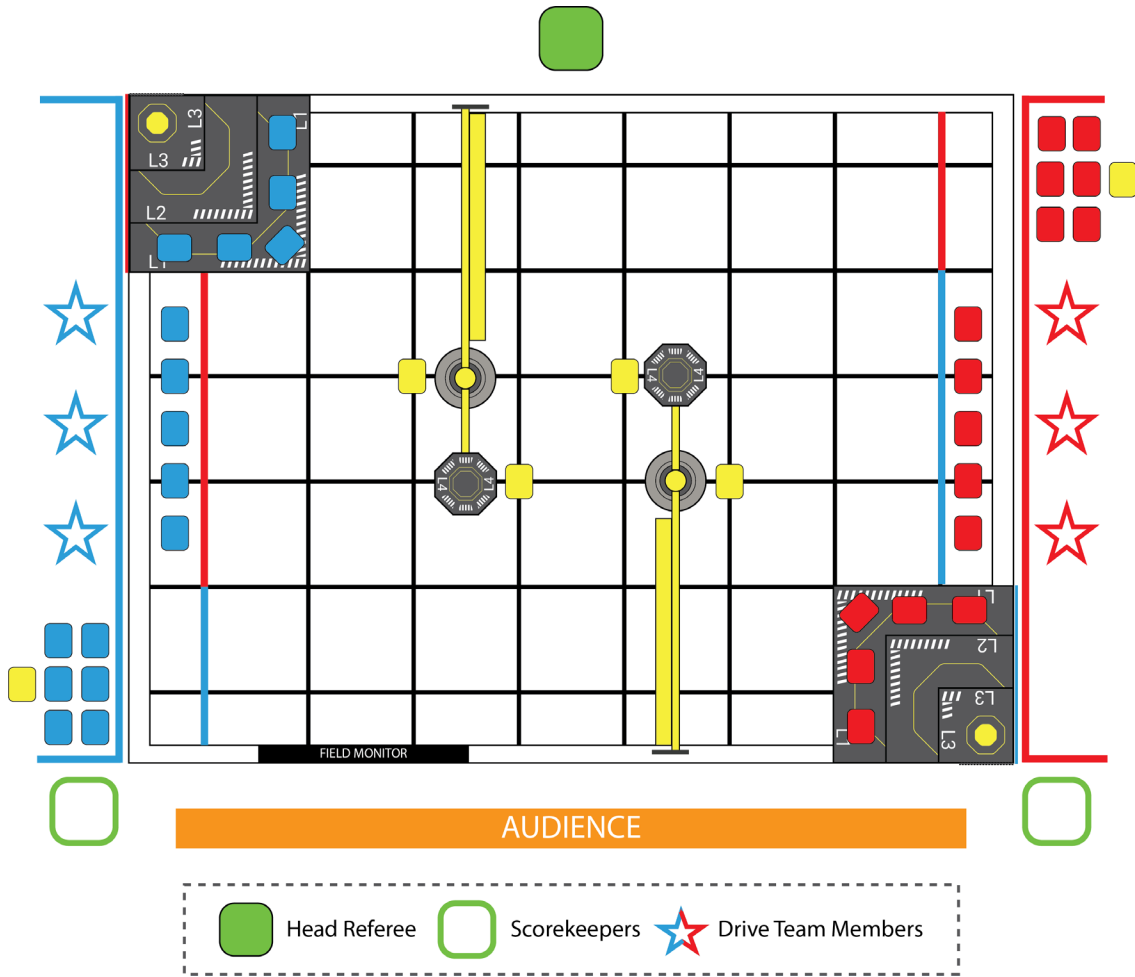

RECF ENGAGE

ROBOTICS COMPETITION

TIER TAKEOVER

2026-2027
QUICK GUIDE

THE GAME

The 2026-27 **RECF Engage Robotics Competition** game, Tier Takeover, is played on a 6' x 8' rectangular field configured as seen above. In Tier Takeover alliance matches, teams have 60 seconds to score as many points as possible. Each alliance match includes two teams, who work together to earn a shared score for the match.

Teams also compete in solo matches, where one robot takes the field to score as many points as possible. These matches consist of solo driving matches, where student drive teams have 60 seconds to score as many points as possible while operating their robot with a remote controller, and solo coding matches, in which the robot operates using pre-written code created by the student team members.

THE DETAILS

In Tier Takeover, elementary school (U12) or middle school (U15) teams design robots to navigate the 6'x8' field to collect bean bags and place them in and on matching goals to score points. Robots can push, lift, rotate, stack, toss, or plow bean bags, but must follow the rules of each specific match type.

RECF ENGAGE

ROBOTICS COMPETITION

TIER TAKEOVER

Scoring

Points

| | |
|--------------|---|
| Floor goal | 1 point per matching or yellow bean bag |
| L1 goal | 5 points per matching or yellow bean bag |
| L2 goal | 10 points per matching or yellow bean bag |
| L3 goal | 25 points per matching or yellow bean bag |
| L4 goal | 50 points per yellow bean bag |
| Parked robot | 25 points per robot |